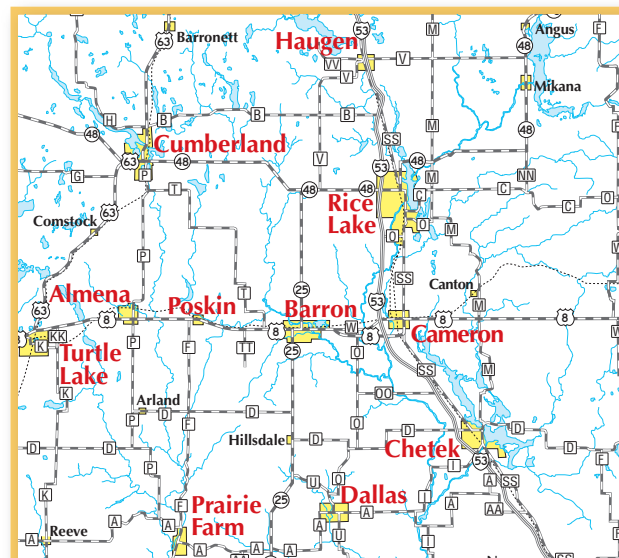

FARES

- \$2.00: PEAK TIMES
6:00 am to 9:00 am
3:00 pm to 5:00 pm
- \$1.00: NON-PEAK TIMES
Seniors & Disabled 1/2 price
with Transit ID Card

Tokens are available
for purchase at
14760 W Cty Rd B
Hayward, WI 54843

1-715-634-6633

Washburn County

Barron County

NAMEKAGON TRANSIT

**DOOR STEP
BUS
SERVICE
IN WASHBURN AND
BARRON COUNTY**

Transportation services are wheelchair accessible and are open to the general public.
Namekagon Transit does not discriminate.

7:10 Chetek Kwik Trip
8:00 Rice Lake
9:00 Turtle Lake*
↓
Almena*
Poskin*
Barron*
10:15 Arrive Rice Lake
12:30 Depart Rice Lake
12:45 Barron*
↓
Poskin*
Almena*
Turtle Lake*
2:30 Arrive Rice Lake
3:00 Depart Rice Lake
3:55 Chetek Kwik Trip

FRIDAYS:

6:50 Chetek Kwik Trip
7:40 Cumberland
8:00 Arrive Rice Lake
8:30 Depart Rice Lake
9:00 Haugen
9:30 Arrive Rice Lake
12:30 Depart Rice Lake
1:00 Haugen
1:30 Cumberland
2:00 Arrive Rice Lake
3:00 Depart Rice Lake
3:20 Cumberland
4:15 Chetek Kwik Trip