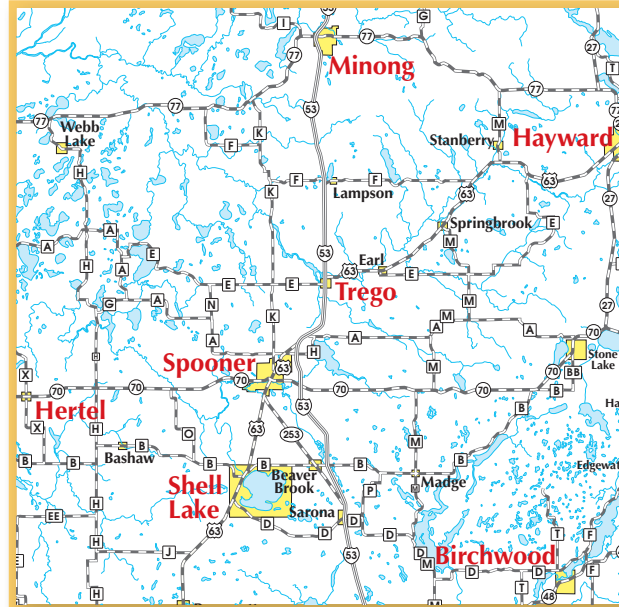

FARES

- \$2.00: PEAK TIMES
6:00 am to 9:00 am
3:00 pm to 5:00 pm
- \$1.00: NON-PEAK TIMES
Seniors & Disabled 1/2 price
with Transit ID Card

Tokens are available
for purchase at
14760 W Cty Rd B
Hayward, WI 54843

1-715-634-6633

Washburn County

Barron County

NAMEKAGON TRANSIT

**DOOR STEP
BUS
SERVICE
IN WASHBURN AND
BARRON COUNTY**

Transportation services are wheelchair accessible and are open to the general public.
Namekagon Transit does not discriminate.

WEDNESDAYS:

7:10 Chetek Kwik Trip
8:00 Rice Lake
9:15 Prairie Farm
9:45 Dallas
10:15 Arrive Rice Lake
12:30 Depart Rice Lake
1:00 Dallas
1:30 Prairie Farm
3:00 Rice Lake
3:55 Chetek Kwik Trip

THURSDAYS:

7:10 Chetek Kwik Trip
8:00 Rice Lake
9:00 Turtle Lake*
↓
Almena*
Poskin*
Barron*
10:15 Arrive Rice Lake
12:30 Depart Rice Lake
12:45 Barron*
↓
Poskin*
Almena*
Turtle Lake*
2:30 Arrive Rice Lake
3:00 Depart Rice Lake
3:55 Chetek Kwik Trip